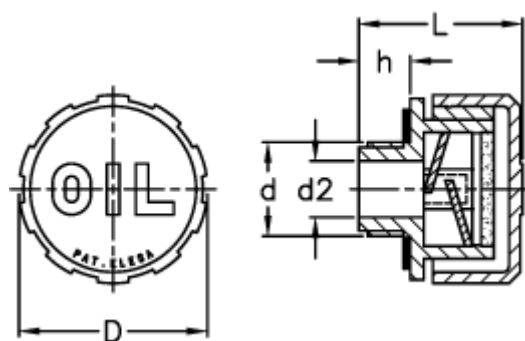

Data Sheet

Article number: 2311054021

Description: E+G Breather plug
SFP.30-3/8+F FIL

Measures

D = 31

d = G 3/8

d2 = 10

h = 9.5

L = 29.5